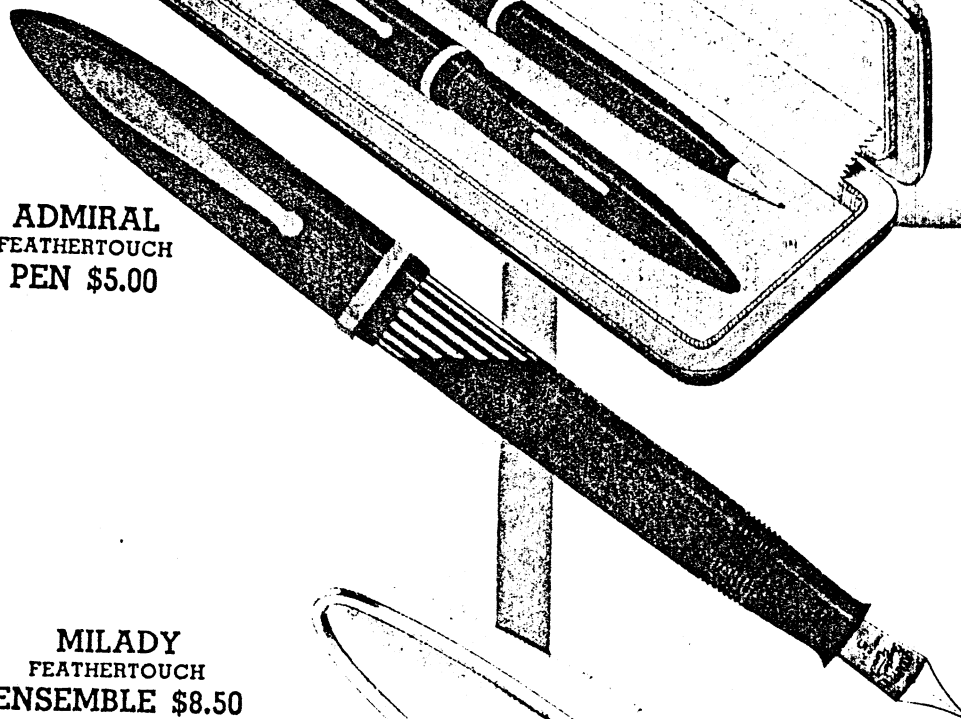

Feathertouch GIFTS

**ADMIRAL
FEATHERTOUCH
ENSEMBLE $8.50-$9.00**

**ADMIRAL
FEATHERTOUCH
PEN $5.00**

**FOR MEN AND WOMEN. IN-
CLUDING THE 2-WAY-WRIT-
ING FEATHERTOUCH PEN
POINT AND FINELINE PENCIL**

Handsomely gift-packaged. Made in the streamlined Balance design that defeats hand fatigue. Equipped with the silken-smooth Feathertouch point that writes regular on one side, hair-line on the other perfectly, because of platinum in the tiny pen slit. Here indeed are supreme gift values.

ADMIRAL FEATHERTOUCH (With Regular Pencil)

Color	List $9.00	List $5.00	List $4.00
	Ensemble Code	Pen Code	Pencil Code
<i>One-Stroke Vacuum</i>			
Black	MVYDE	WABAB	BALCO
Golden Brown	KALAG	KACUR	KADUB
Gray Pearl	RUKET	REGNE	RISLA
Marine Green	EMERM	EDALP	EFECF
<i>Visuluted—(Lever Style)</i>			
Black	MSEZE	FIBAC	BALCO
Golden Brown	KALAF	KACEF	KADUB
Gray Pearl	RUFYR	REKMI	RISLA
Marine Green	EMASV	ECUMS	EFECF

**MILADY
FEATHERTOUCH
ENSEMBLE $8.50**